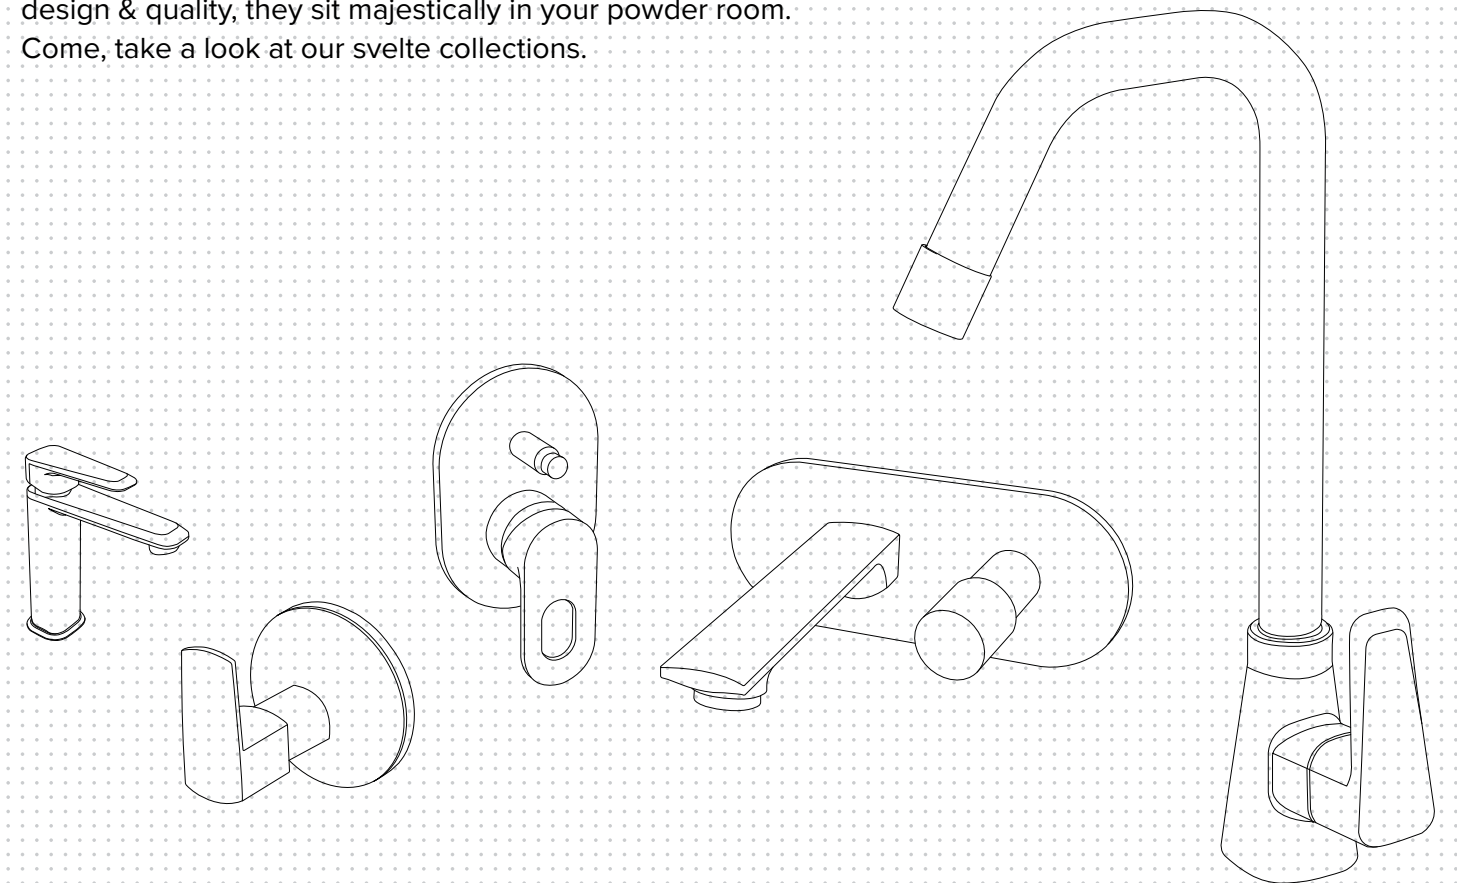

FAUCETS

The Prince faucet range takes the lead when it comes to sheer elegance & beauty. The suite unfolds a mesmerising series of shapes & finishes. On par with world standards for design & quality, they sit majestically in your powder room. Come, take a look at our svelte collections.