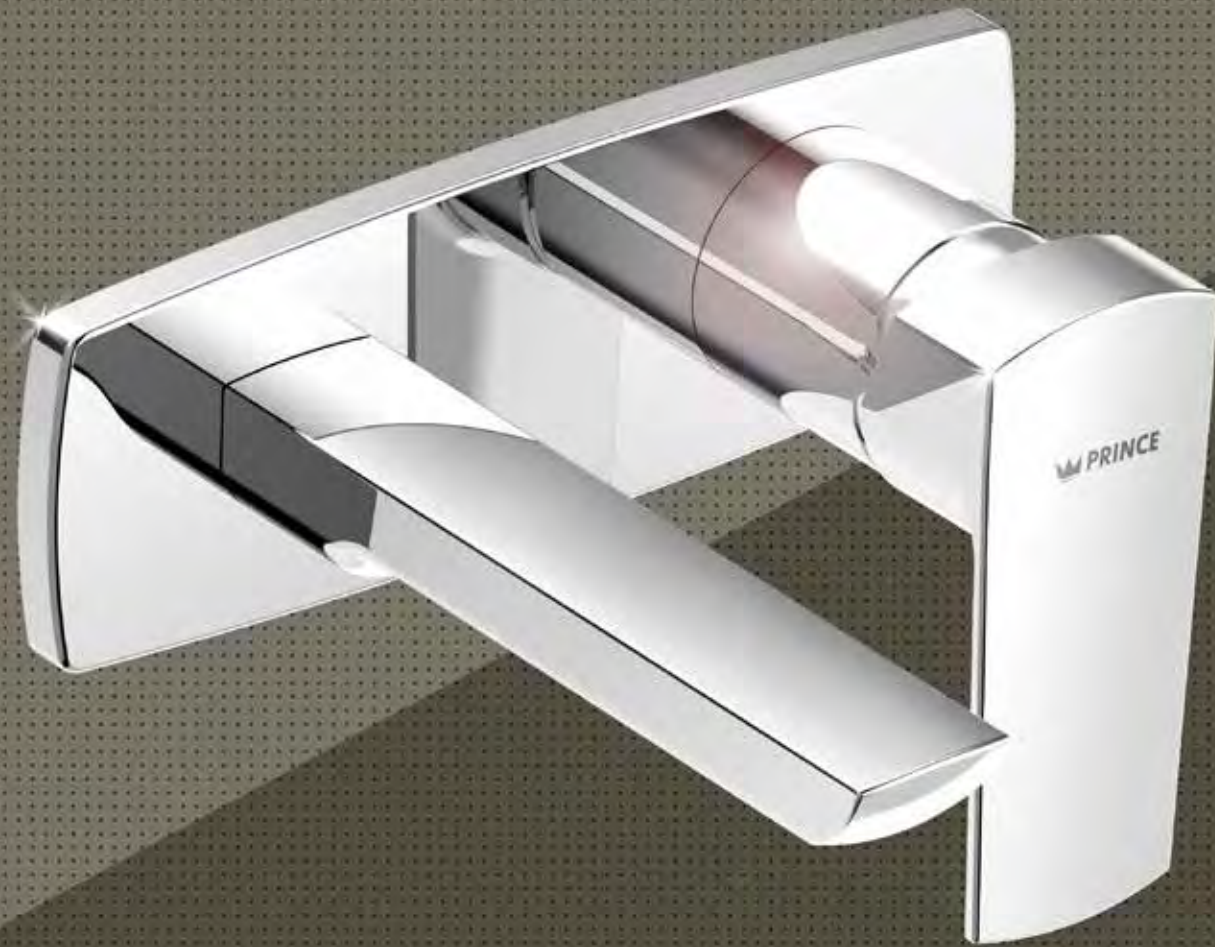

ARGENTO

Spark your imagination with a touch of silver. Shiny surfaces add a sophisticated feel to the environment, while the superior workmanship makes every touch delightful. Add sparkle to every moment with Argento.

FARGECH202
Single lever Basin Mixer
Extended Body