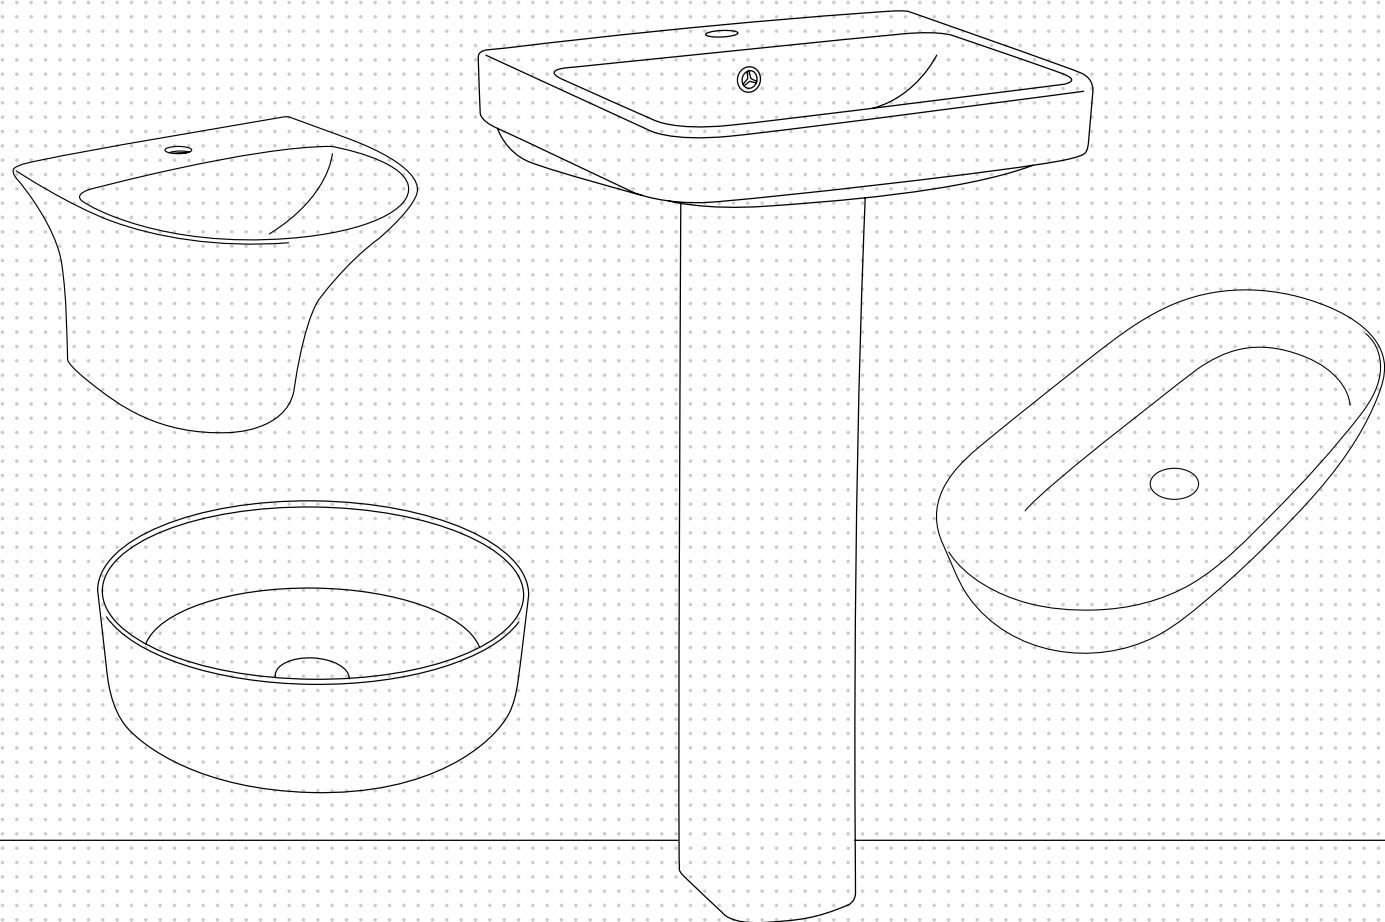

WASH BASINS

Prince has elegant smart, contemporary sanitaryware to complement its bath fittings. Give your face an invigorating splash with our fashionable and modern range of basins to suit every style and preference. Explore the perfect blend of aesthetics and functionality with our premium wash basins.