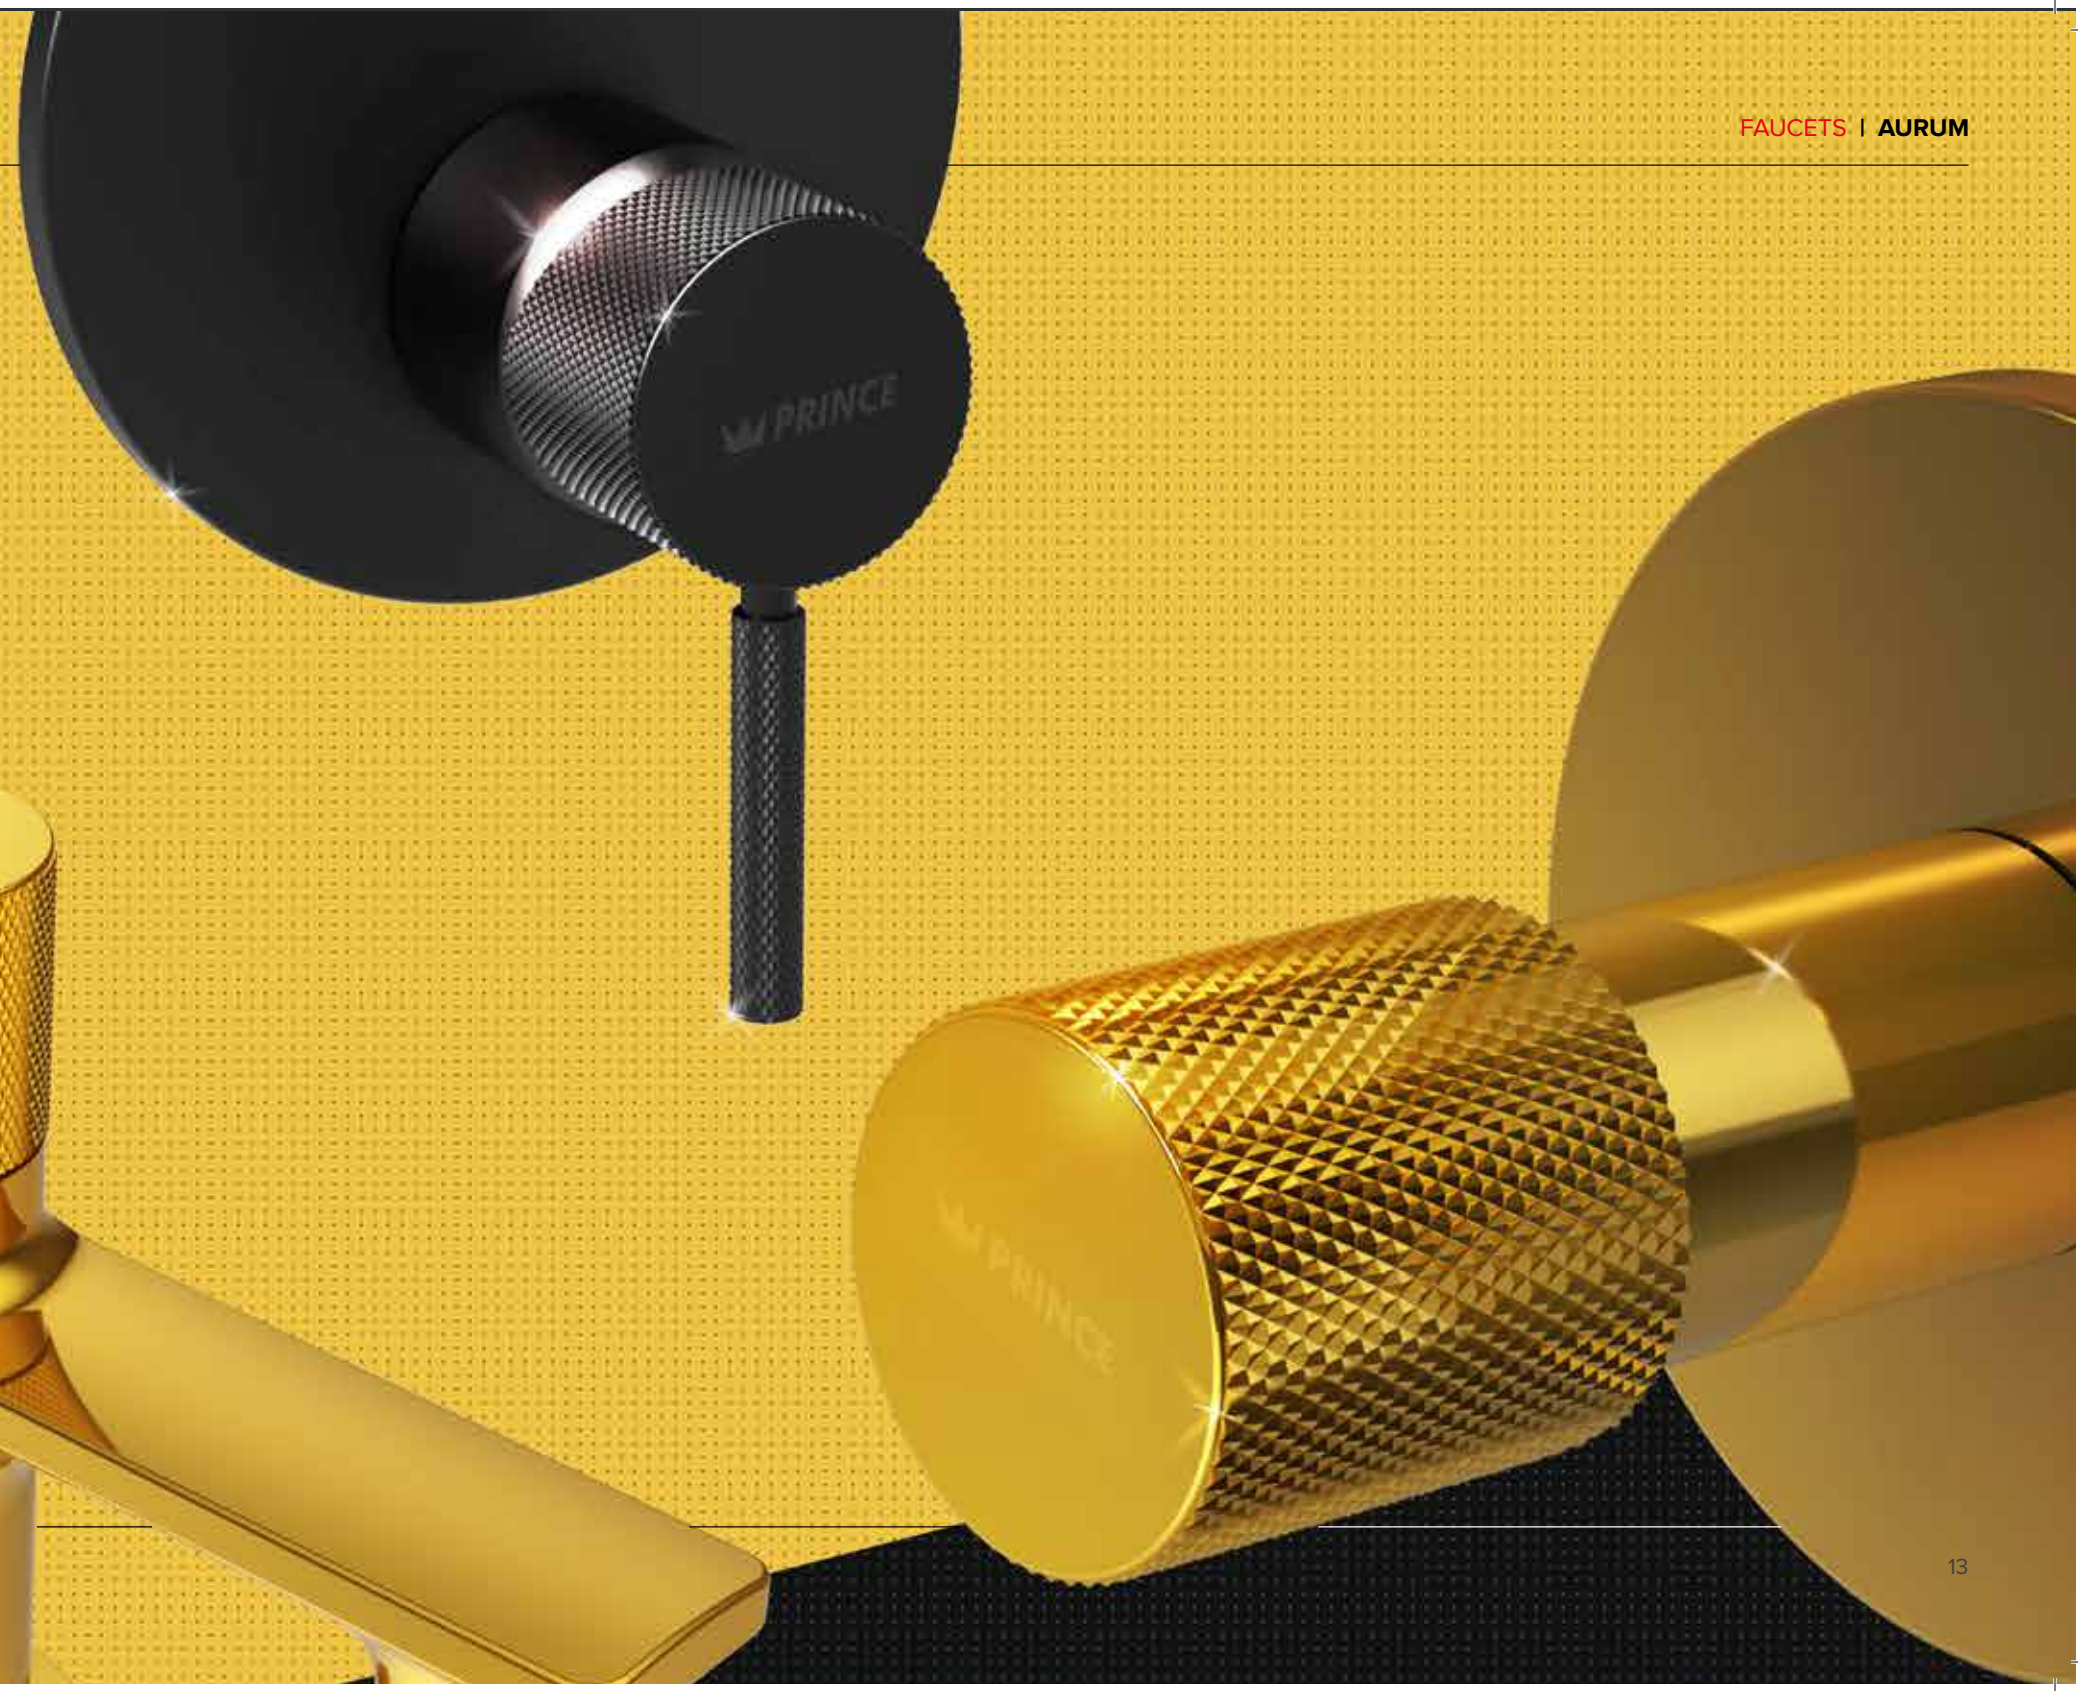

SENSOR TAPS

WATER SAVING

GRIHA CERTIFIED

*T&C Apply.

AURUM

Every facet is precious! Aurum's knurling effect is inspired by the intricate geometry of diamonds. Even the smallest detail is crafted to perfection. The closer you look, the deeper you fall in love.